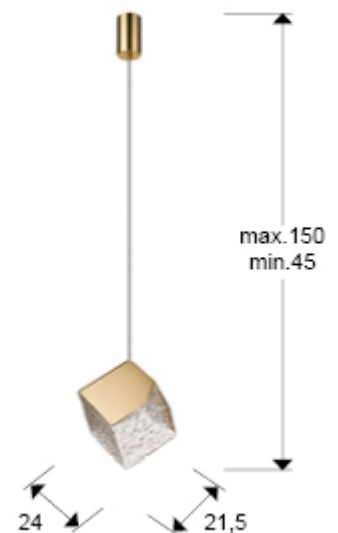

Priscila

720137

1 Light Pendants

Lamp of 1 light made of metal and steel finished in gold.
Cubic shade of textured glass. Adjustable in height.

·This item includes 1 G9 LED 6W This lamp is supplied
with GRAVITY TOGGLES, to improve ceiling fixing.

GENERAL INFORMATION

Catalogue: i42 Iluminación
Page: 166
EAN Code: 8435435335434
Type: 1 Light Pendants
Collection: Priscila

SIZES

Sizes: ↔ 24.0 ↓ 24.0 ↗ 21.5 cm
Height when installed: 45.0/ max. 150.0 cm
Weight: 1.5 Kg

SIZES WITH PACKAGING

Weight: 1.9 Kg
Volume: 0.0190m³
Sizes: ↔ 23.0 ↓ 35.0 ↗ 23.0 cm

TECHNICAL INFORMATION

IP protection: IP 20
Electric class: Class 1
Maximum power: 28W
Voltage: 220/240 V
Frequency: 50/60 Hz